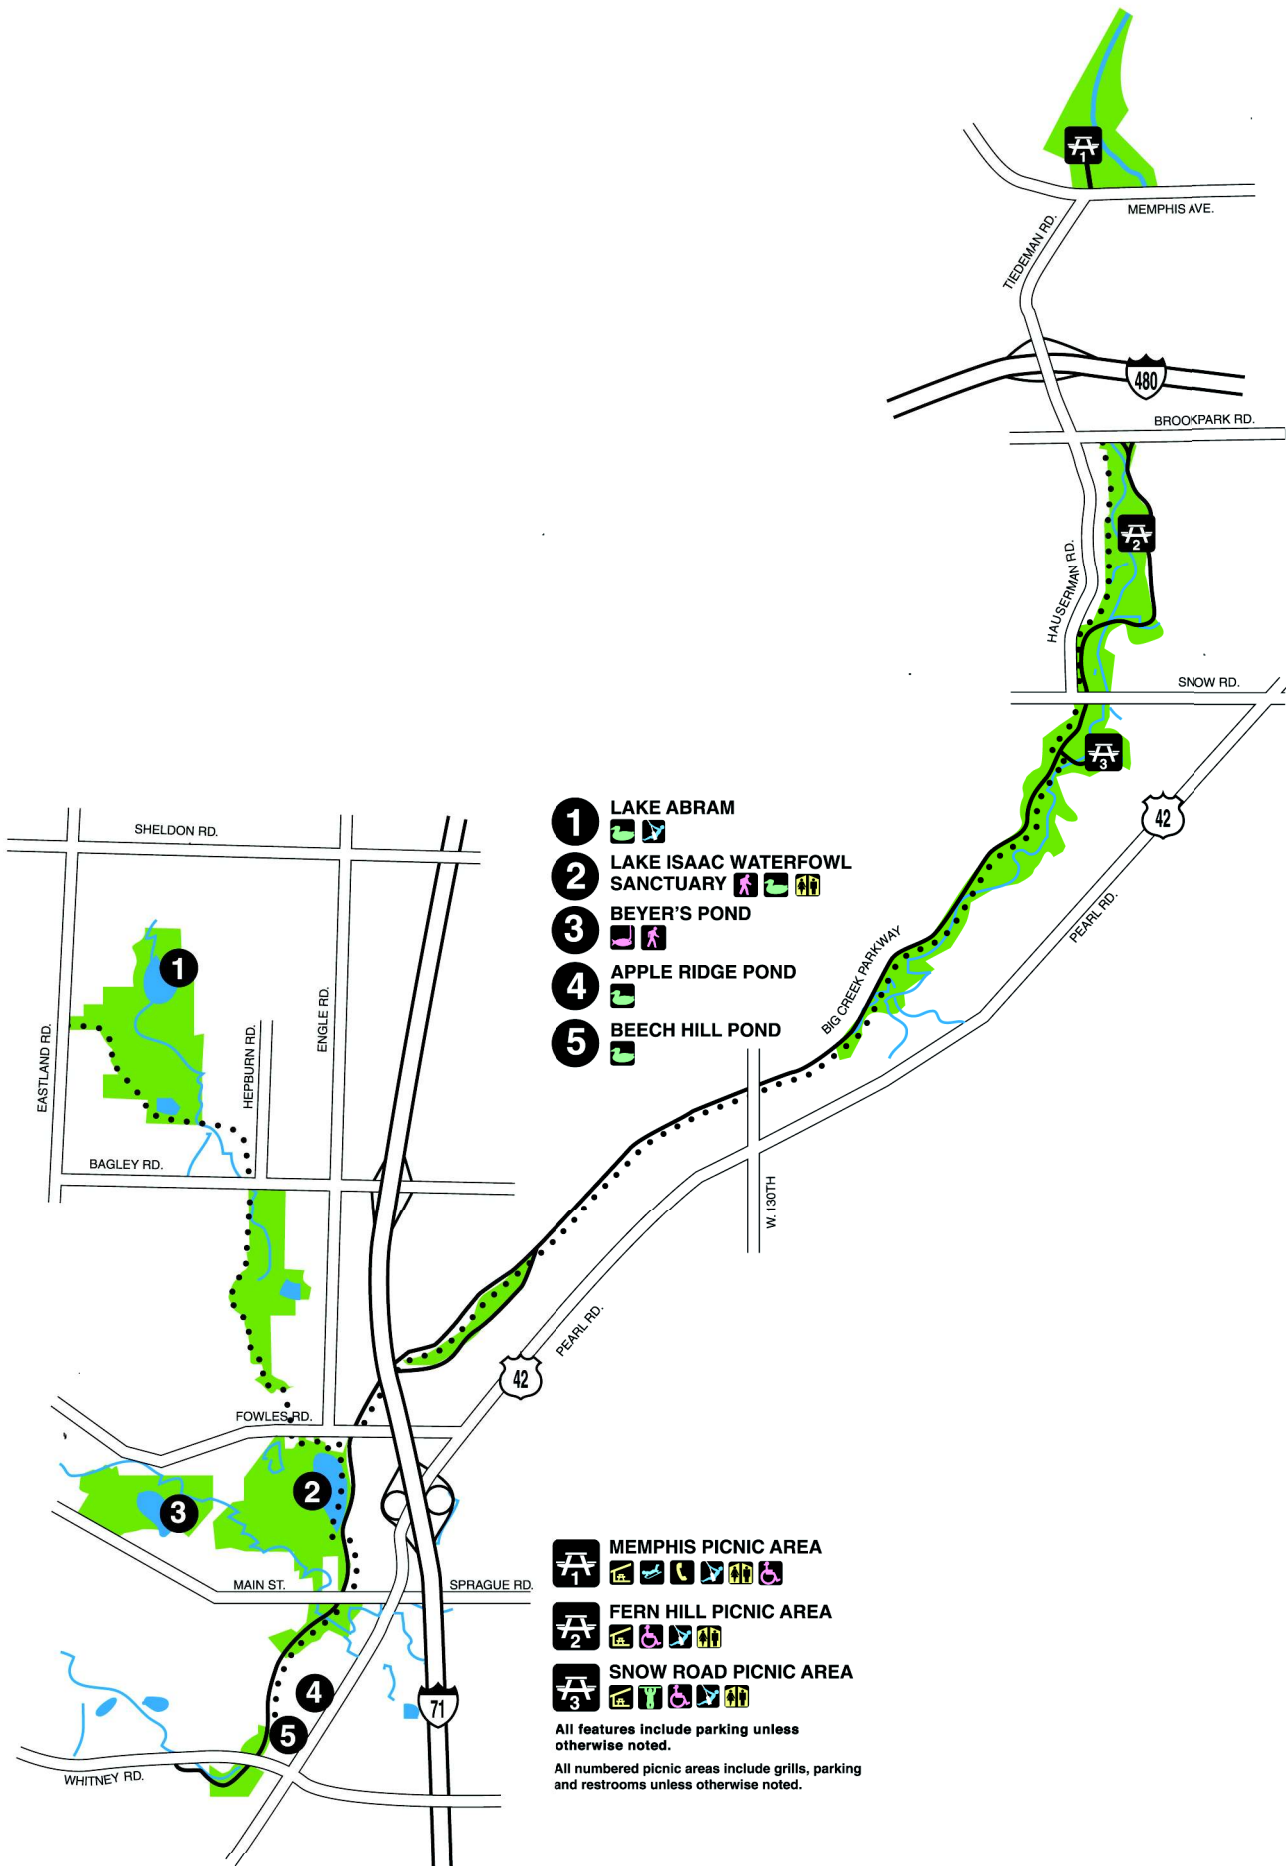

# Big Creek Reservation

- 1** LAKE ABRAM
- 2** LAKE ISAAC WATERFOWL SANCTUARY
- 3** BEYER'S POND
- 4** APPLE RIDGE POND
- 5** BEECH HILL POND

- A** MEMPHIS PICNIC AREA
- A<sub>2</sub>** FERN HILL PICNIC AREA
- A<sub>3</sub>** SNOW ROAD PICNIC AREA

All features include parking unless otherwise noted.  
 All numbered picnic areas include grills, parking and restrooms unless otherwise noted.