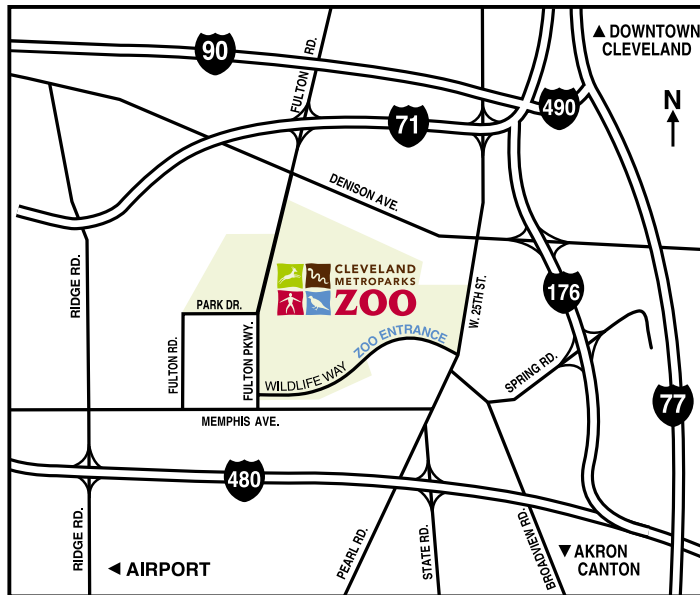

A Wild Journey Awaits You...

Explore a beautifully landscaped Zoo just minutes from downtown with nearly 3,000 animals from around the world.

Discover exotic animals from every corner of the planet as you travel to:

- The RainForest
- African Savanna
- Australian Adventure
- Northern Trek
- Primate, Cat & Aquatics
- Waterfowl Lake

Connect with wildlife and learn how you can help conserve the natural world.

... at Cleveland Metroparks Zoo

DIRECTIONS TO THE ZOO

The Zoo is located in Cleveland's Old Brooklyn neighborhood.

From I-71: Exit at West 25th Street or Fulton Road and follow Zoo signs.

From I-90: Take I-71 south, exit at West 25th Street or Fulton Road and follow Zoo signs.

From I-480: Two options. Exit State Road north to Pearl Road and follow Zoo signs. Or, exit Ridge Road north to Memphis Avenue and follow Zoo signs.

From Akron: Two options. Follow I-77 north to I-480 west. Exit State Road north to Pearl Road and follow Zoo signs. Or, exit Ridge Road north to Memphis Avenue and follow Zoo signs.